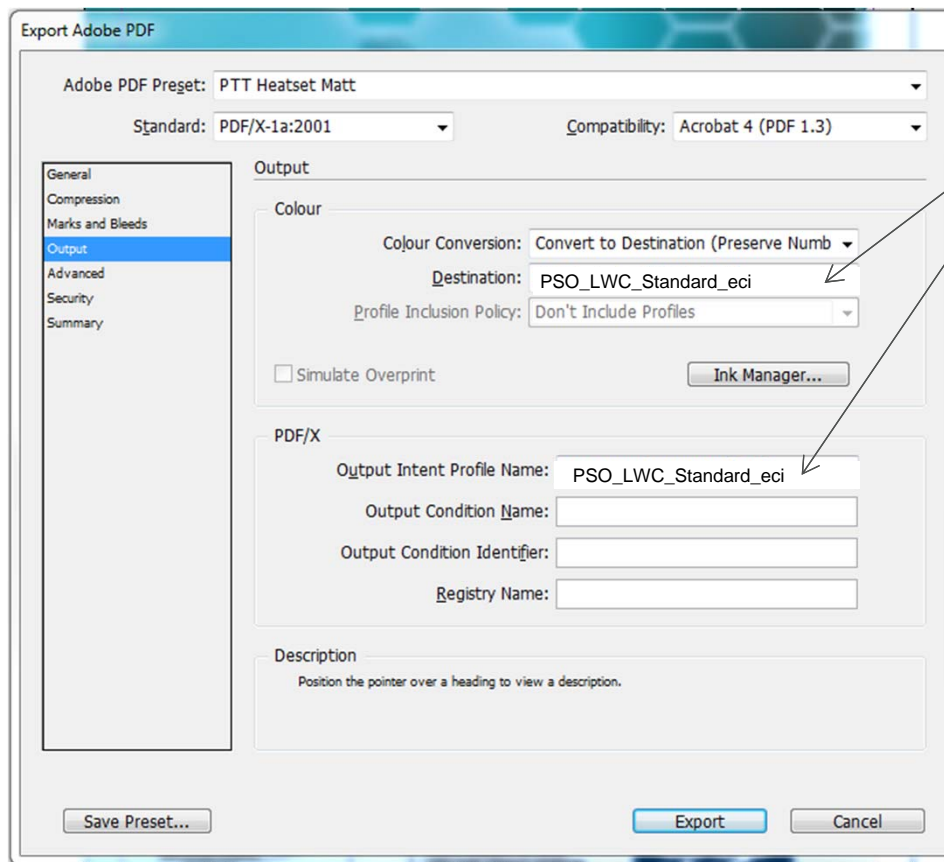

Ultra Gloss (70 gram):

- PSO_LWC_Standard_eci

Innstillinger i Adobe Distiller

Innstillinger i Adobe Distiller

Innstillinger i Adobe Distiller

Innstillinger i Adobe Distiller

- ISOnewspaper26v4.icc
- PSO_LWC_Standard_eci